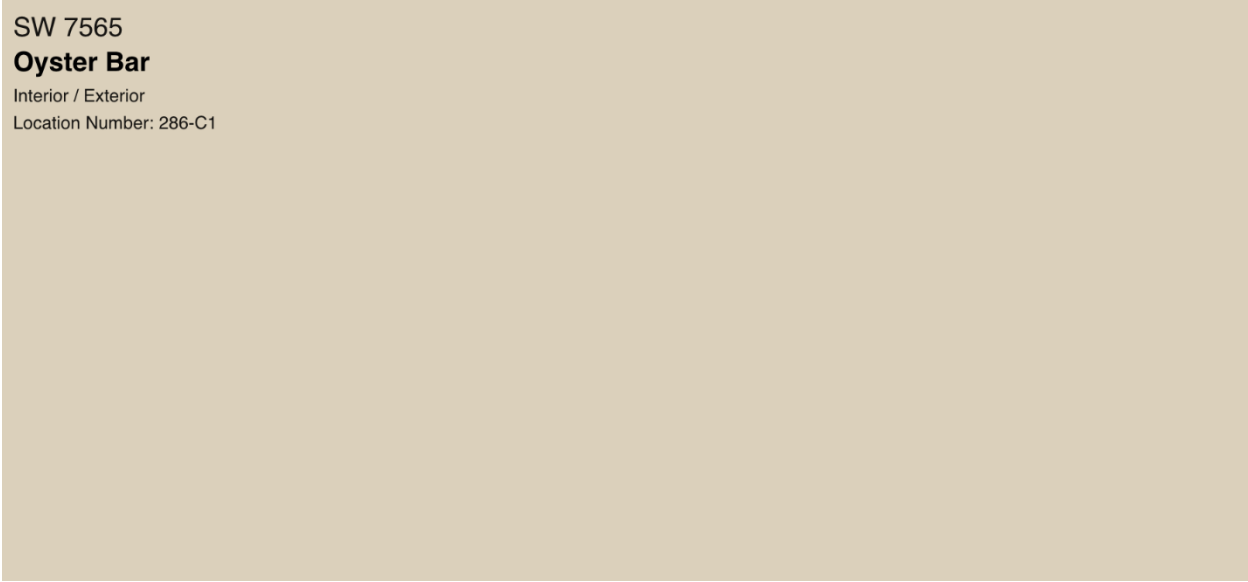

Ponte Vedra Lakes | Exterior Paint Color

SW 7565

Oyster Bar

Interior / Exterior

Location Number: 286-C1